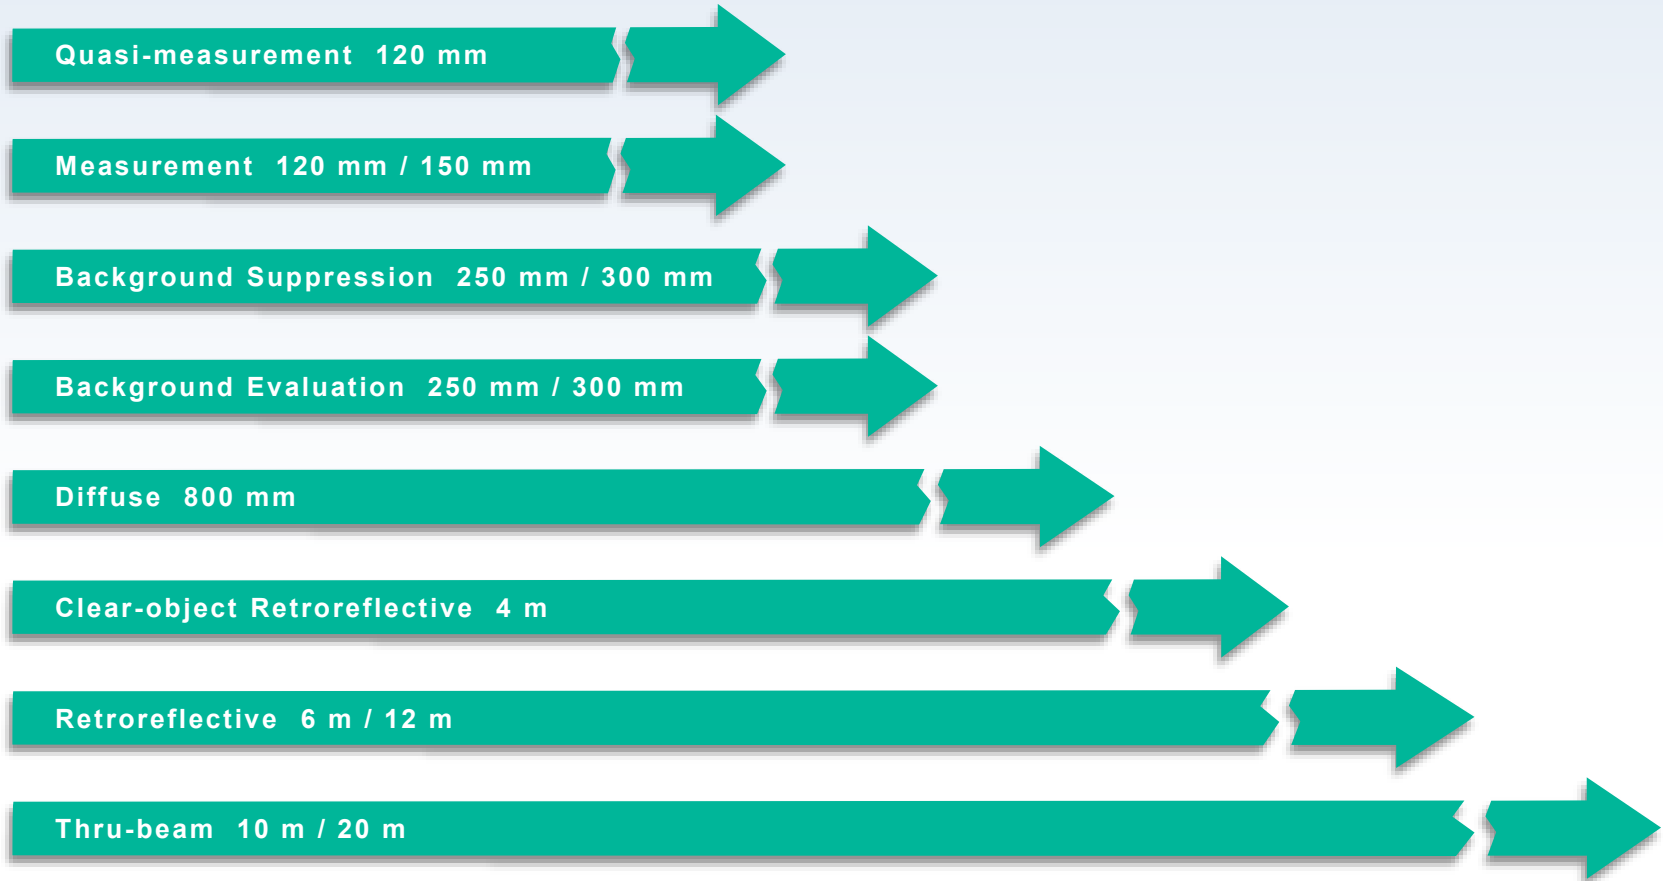

R103 Series

- **Complete family of photoelectric sensors offered in all sensing modes**
- **Multi Pixel Technology (MPT) provides distance measurement in a standard compact housing**
- **Quasi-measurement versions with MPT offer multiple switch points and operating modes in one sensor**
- **Available PowerBeam LED and DuraBeam laser light sources**
- **IO-Link integrated into every sensor**

R103 Series

Sensing Ranges

R103 Series

- Presence detection
- Height monitoring
- Leading edge detection
- Clear object detection
- Distance measurement
- Positioning
- Gap monitoring