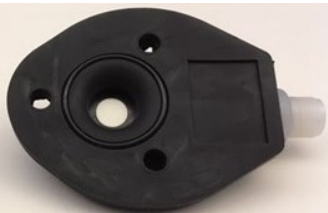

Low-Profile Level Control

- **Mounting flange for all 18 mm diameter, right angle ultrasonic sensors**
- **Sleek solution for space-restrictive areas**
- **Low profile reduces dead band by 10 mm**
- **Integral O-ring seal prevents contents from leaking**
- **Press-fit sensor installation**
- **Mounting hardware included**

Low-Profile Level Control

Sensing Ranges

UB300: 35 mm ... 300 mm

UB800: 50 mm ... 800 mm

UB1000: 70 mm ... 1 m

Low-Profile Level Control

- **Continuous or switch point level control**
- **Product presence/absence**