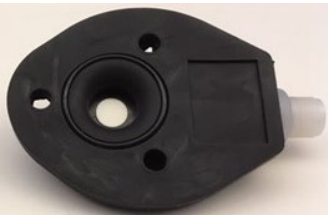

Low-Profile Level Control

- **Mounting flange for all 18 mm diameter, right angle ultrasonic sensors**
- **Sleek solution for space-restrictive areas**
- **Low profile reduces dead band by 10 mm**
- **Integral O-ring seal prevents contents from leaking**
- **Press-fit sensor installation**
- **Mounting hardware included**

Low-Profile Level Control

Sensing Ranges

UB300: 35 mm ... 300 mm

UB800: 50 mm ... 800 mm

UB1000: 70 mm ... 1 m

Low-Profile Level Control

- **Continuous or switch point level control**
- **Product presence/absence**